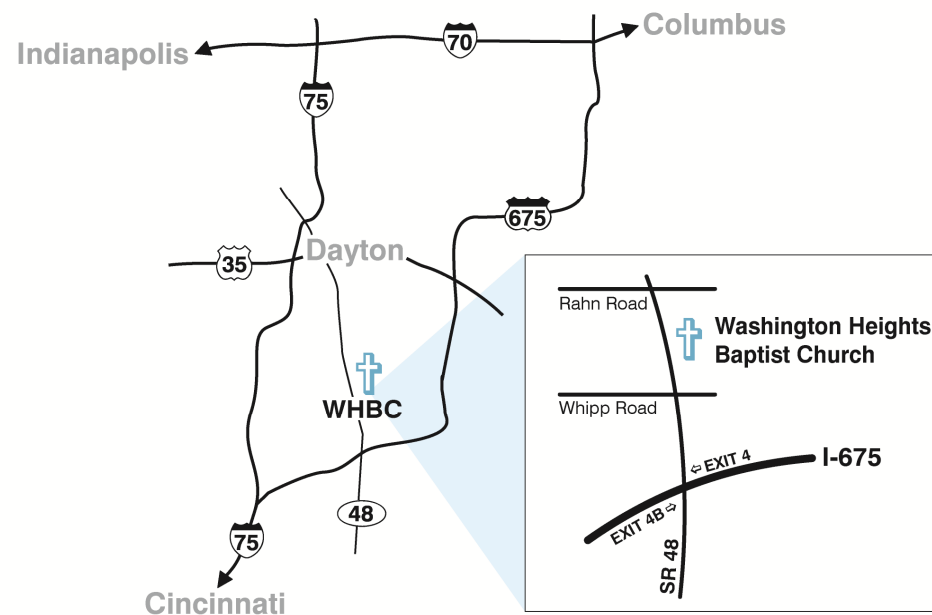

From I-675 South

Take Exit 4. Turn right at end of exit ramp onto Far Hills Avenue (SR 48). WHBC is 1-1/2 miles from I-675, on the right.

From Downtown Dayton

Travel south on Main Street (SR 48), which becomes Far Hills Avenue. WHBC is about 12 miles from downtown.

Washington Heights Baptist Church

5650 FAR HILLS AVENUE, DAYTON 45429 • (937) 434-4676

From I-675 North

Take Exit 4B. The exit ramp loops into the northbound lane of Far Hills Avenue (SR 48). WHBC is 1-1/2 miles from I-675, on the right.

From I-75

Take I-675 North (Exit 43) to Exit 4B. The exit ramp loops into the northbound lane of Far Hills Avenue (SR 48). WHBC is 1-1/2 miles from I-675, on the right.

From I-70

Take I-675 South (Exit 44) to Exit 4. Turn right at end of exit ramp onto Far Hills Avenue (SR 48). WHBC is 1-1/2 miles from I-675, on the right.