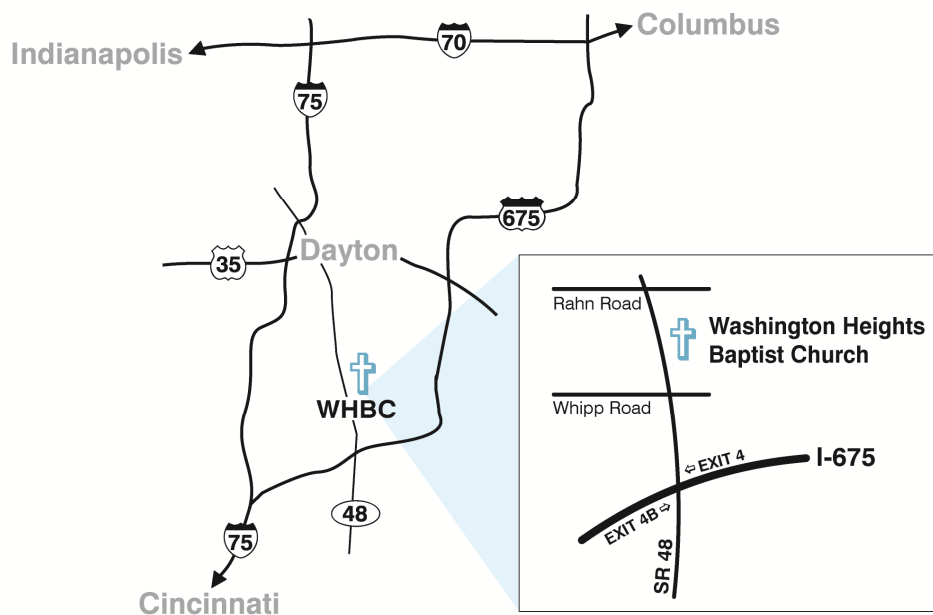

Washington Heights Baptist Church

5650 FAR HILLS AVENUE, DAYTON 45429 • (937) 434-4676

From I-675 North

Take Exit 4B. The exit ramp loops into the northbound lane of Far Hills Avenue (SR 48). WHBC is 1-1/2 miles from I-675, on the right.

From I-675 South

Take Exit 4. Turn right at end of exit ramp onto Far Hills Avenue (SR 48). WHBC is 1-1/2 miles from I-675, on the right.

From Downtown Dayton

Travel south on Main Street (SR 48), which becomes Far Hills Avenue. WHBC is about 12 miles from downtown.

From I-75

Take I-675 North (Exit 43) to Exit 4B. The exit ramp loops into the northbound lane of Far Hills Avenue (SR 48). WHBC is 1-1/2 miles from I-675, on the right.

From I-70

Take I-675 South (Exit 44) to Exit 4. Turn right at end of exit ramp onto Far Hills Avenue (SR 48). WHBC is 1-1/2 miles from I-675, on the right.