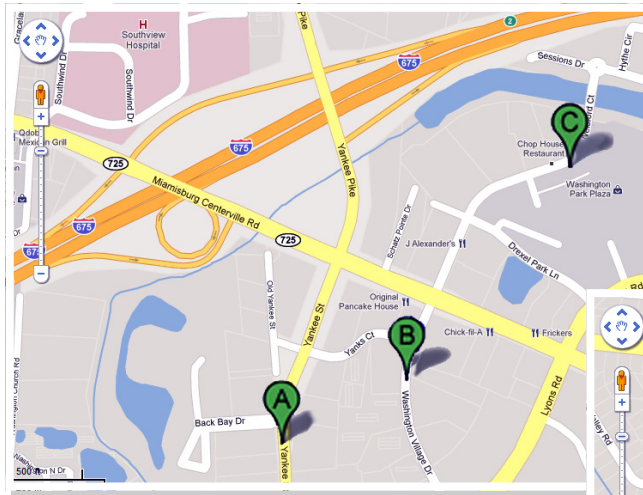

accommodations

RESERVE YOUR ROOM
UNDER GROUP NAME
2011 OARBC
Annual Conference

A Country Inn & Suites

8277 Yankee Street
Dayton, OH 45458
937.425.7400
OARBC RATE $74.00 RATE AVAILABLE UNTIL 9/25
4.2 miles from WHBC

B Fairfield Inn

8035 Washington Village
Dayton, OH 45458
937.428.7736
OARBC RATE $79.99 RATE AVAILABLE UNTIL 9/16
4.2 miles from WHBC

C Holiday Inn Express & Suites

7701 Washington Village Drive
Dayton, OH 45459
937.938.9550
OARBC RATE $95.00 and up
RATE AVAILABLE UNTIL 9/16
4.4 miles from WHBC