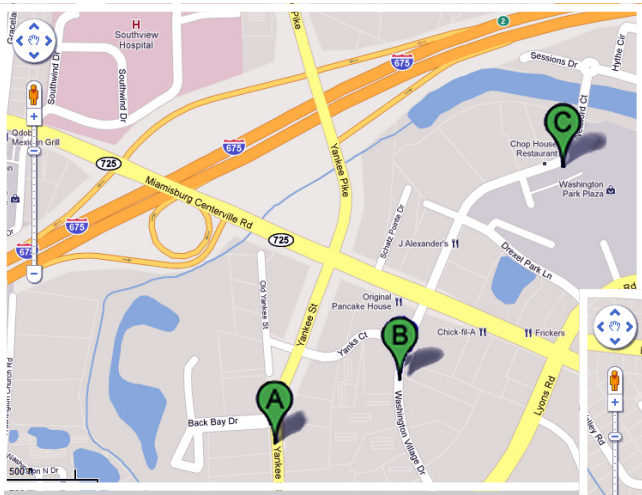

accommodations

RESERVE YOUR ROOM
UNDER GROUP NAME
2011 OARBC
Annual Conference

A Country Inn & Suites

8277 Yankee Street
Dayton, OH 45458
937.425.7400
OARBC RATE $74.00 RATE AVAILABLE UNTIL 9/25
4.2 miles from WHBC

B Fairfield Inn

8035 Washington Village
Dayton, OH 45458
937.428.7736
OARBC RATE $79.99 RATE AVAILABLE UNTIL 9/16
4.2 miles from WHBC

C Holiday Inn Express & Suites

7701 Washington Village Drive
Dayton, OH 45459
937.938.9550
OARBC RATE $95.00 and up
RATE AVAILABLE UNTIL 9/16
4.4 miles from WHBC